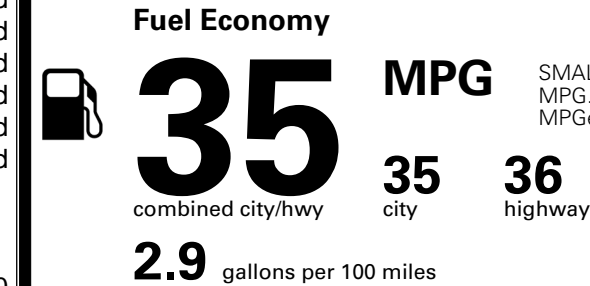

MSRP INCLUDING OPTIONS

\$ 36,365.00

INLAND FREIGHT AND HANDLING

\$ 1,495.00

TOTAL MANUFACTURER'S SUGGESTED RETAIL PRICE ▶

\$ 37,860.00

TOTAL ADDITIONAL WEIGHT: 7.9

EPA DOT Fuel Economy and Environment

Gasoline Vehicle

SMALL SUVs range from 14 to 138 MPG. The best vehicle rates 146 MPGe.

You save \$1,250
 in fuel costs over 5 years compared to the average new vehicle.

Annual fuel cost
\$1,350

This vehicle emits 251 grams CO₂ per mile. The best emits 0 grams per mile (tailpipe only). Producing and distributing fuel also create emissions; learn more at fueleconomy.gov.