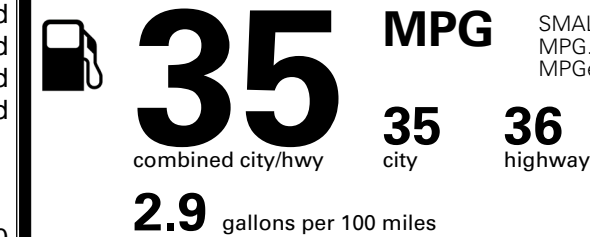

EPA DOT Fuel Economy and Environment

Gasoline Vehicle

Fuel Economy

You save
\$1,500
 in fuel costs
 over 5 years
 compared to the
 average new vehicle.

Annual fuel cost
\$1,400

Fuel Economy & Greenhouse Gas Rating (tailpipe only)