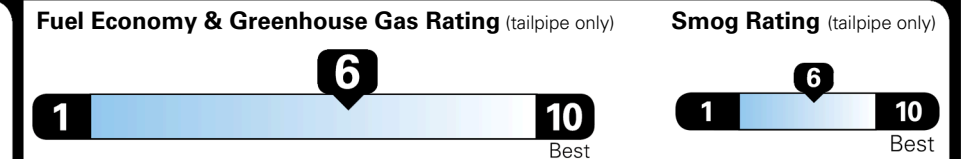

You save $1,500
in fuel costs over 5 years compared to the average new vehicle.

Annual fuel cost $1,400