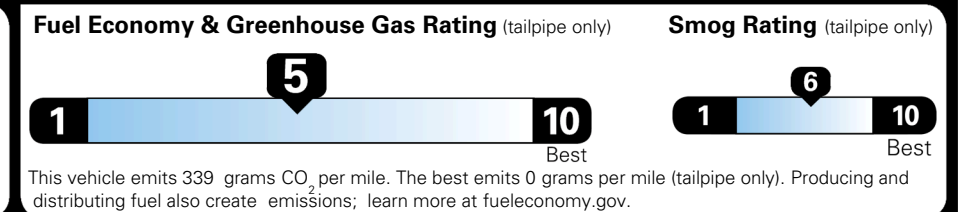

TOTAL ADDITIONAL WEIGHT: 1.2

EPA DOT Fuel Economy and Environment

Gasoline Vehicle

You spend \$1,000 more in fuel costs over 5 years compared to the average new vehicle.

Annual fuel cost \$1,900

Actual results will vary for many reasons, including driving conditions and how you drive and maintain your vehicle. The average new vehicle gets 29 MPG and costs \$8,500 to fuel over 5 years. Cost estimates are based on 15,000 miles per year at \$ 3.30 per gallon. MPGe is miles per gasoline gallon equivalent. Vehicle emissions are a significant cause of climate change and smog.