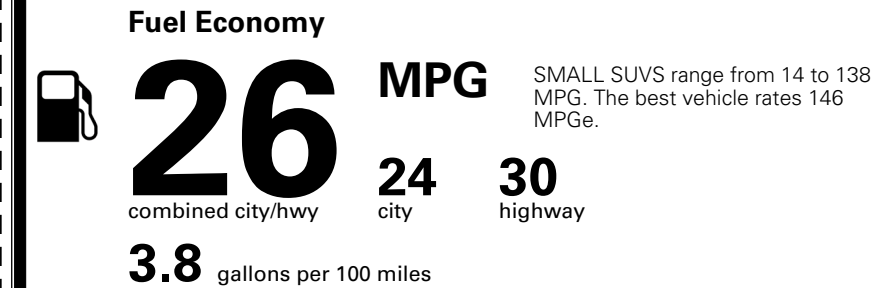

TOTAL ADDITIONAL WEIGHT: 1.2

EPA DOT Fuel Economy and Environment

Gasoline Vehicle

You spend \$1,000 more in fuel costs over 5 years compared to the average new vehicle.

Annual fuel cost \$1,900

Actual results will vary for many reasons, including driving conditions and how you drive and maintain your vehicle. The average new vehicle gets 29 MPG and costs \$8,500 to fuel over 5 years. Cost estimates are based on 15,000 miles per year at \$ 3.30 per gallon. MPGe is miles per gasoline gallon equivalent. Vehicle emissions are a significant cause of climate change and smog.