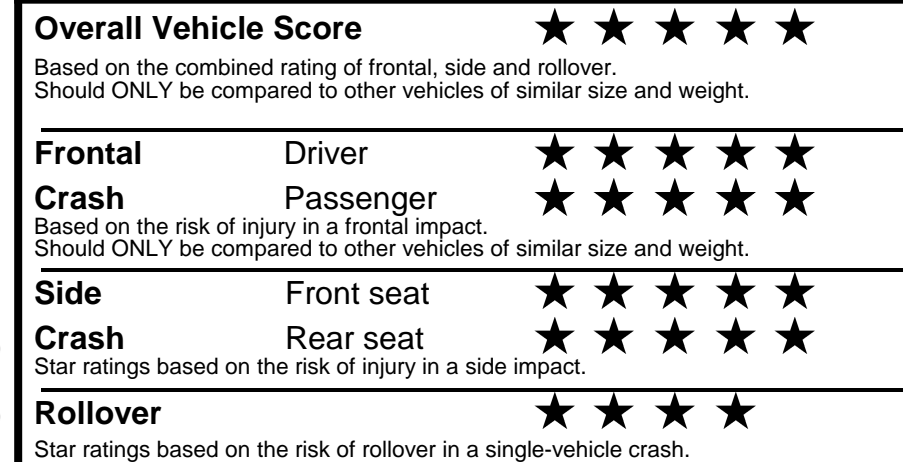

fueleconomy.gov

Calculate personalized estimates and compare vehicles

GOVERNMENT 5-STAR SAFETY RATINGS

Star ratings range from 1 to 5 stars (★★★★★) with 5 being the highest. Source: National Highway Traffic Safety Administration (NHTSA).
www.safercar.gov or 1-888-327-4236