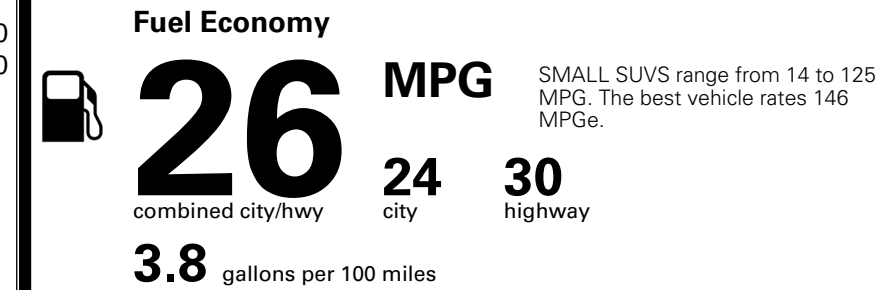

MSRP INCLUDING OPTIONS

\$ 31,285.00

INLAND FREIGHT AND HANDLING

\$ 1,495.00

TOTAL MANUFACTURER'S SUGGESTED RETAIL PRICE ▶

\$ 32,780.00

*Additional terms and conditions apply.
 **Kia Connect may be currently unavailable for some Model Year 2022 and newer vehicles sold or purchased in Massachusetts; please see owners.kia.com for more information.
 NOTE: When you purchase this vehicle, Kia America, Inc. collects personal information you provide to the dealership. For information on our collection and use of personal information and your rights, please see our Privacy Policy on www.kia.com.

TOTAL ADDITIONAL WEIGHT: 6.6

EPA DOT Fuel Economy and Environment

Gasoline Vehicle

You spend \$1,000 more in fuel costs over 5 years compared to the average new vehicle.

Annual fuel cost \$1,900

Actual results will vary for many reasons, including driving conditions and how you drive and maintain your vehicle. The average new vehicle gets 29 MPG and costs \$8,500 to fuel over 5 years. Cost estimates are based on 15,000 miles per year at \$ 3.30 per gallon. MPGe is miles per gasoline gallon equivalent. Vehicle emissions are a significant cause of climate change and smog.