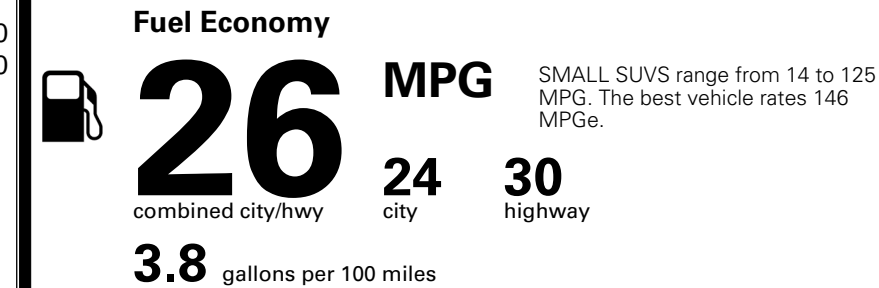

MSRP INCLUDING OPTIONS

\$ 31,285.00

INLAND FREIGHT AND HANDLING

\$ 1,495.00

TOTAL MANUFACTURER'S SUGGESTED RETAIL PRICE ▶

\$ 32,780.00

*Additional terms and conditions apply.
 **Kia Connect may be currently unavailable for some Model Year 2022 and newer vehicles sold or purchased in Massachusetts; please see owners.kia.com for more information.
 NOTE: When you purchase this vehicle, Kia America, Inc. collects personal information you provide to the dealership. For information on our collection and use of personal information and your rights, please see our Privacy Policy on www.kia.com.

TOTAL ADDITIONAL WEIGHT: 6.6

EPA DOT Fuel Economy and Environment

Gasoline Vehicle

You spend \$1,000 more in fuel costs over 5 years compared to the average new vehicle.

Annual fuel cost \$1,900

Actual results will vary for many reasons, including driving conditions and how you drive and maintain your vehicle. The average new vehicle gets 29 MPG and costs \$8,500 to fuel over 5 years. Cost estimates are based on 15,000 miles per year at \$ 3.30 per gallon. MPGe is miles per gasoline gallon equivalent. Vehicle emissions are a significant cause of climate change and smog.