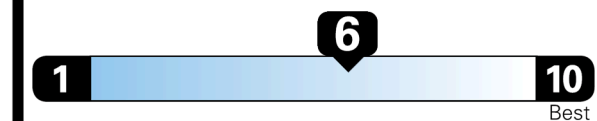

2026 CARNIVAL HYBRID SX

MODEL/OPT.CODE: MAH4285 / 15
EXTERIOR COLOR: AURORA BLACK PEARL
INTERIOR COLOR: TUSCAN UMBER / OFF-BLACK
VEHICLE ID NUMBER: KNDNE5KA3T6170977
PORT OF ENTRY: PUGET SOUND

Sold To: NE005
H & H Kia
10902 SOUTH 150TH STREET
PAPIILLION NE 68138

Ship To: NE005

STANDARD FEATURES

STANDARD HEV EX FEATURES

MECHANICAL
1.6L Turbocharged GDI Hybrid Powertrain
6-Speed Automatic Transmission w/ Shift-by-Wire
Electronic Parking Brake w/ Auto Hold

ADVANCED DRIVER-ASSISTANCE SYSTEMS

Forward Collision-Avoidance Assist - Cyclist/Jct Turning
Blind-Spot Collision-Avoidance Assist
Rear Cross-Traffic Collision-Avoidance Assist
Driver Attention Warning & High Beam Assist
Lane Keeping Assist & Lane Following Assist
Safe Exit Assist & Highway Driving Assist
Parking Distance Warning - Forward / Reverse
Smart Cruise Control w/Stop & Go

SAFETY

Dual Front Advanced Airbags & Driver's Knee Airbag
Dual Front Seat-Mounted Side & Full-Length Curtain Airbags

INTERIOR, COMFORT & CONVENIENCE

12.3" Touchscreen Display w/Navigation
Wireless Android Auto & Apple CarPlay
Kia Connect w/Comp 3-Yr Ultimate.* Where Available**
SIRIUSXM® w/Free 3-Mo. Subscription*
Passenger View & Passenger Talk
Dual Smart Power Sliding Doors
Tri-Zone Automatic Climate Control
Smart Key w/ Push Button & Remote Start
Wireless Phone Charger
USB Multimedia Port, Front & Rear USB Charge Ports
Power Front Seats & Driver's Seat Memory
SynTex Seating Trim w/ Heated Front Seats
8-Passenger Seating w/ 2nd Row Child Minding Seat
Rear Occupant Alert w/ Sensors

EXTERIOR