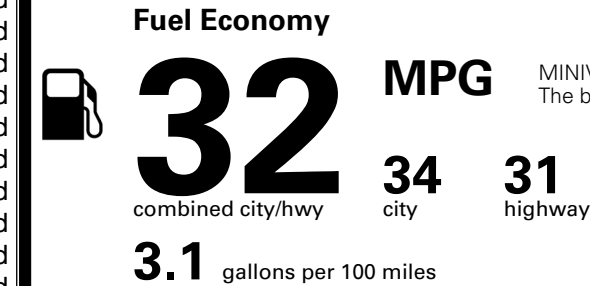

\$495.00
 \$1,000.00

 \$315.00
 \$160.00

MSRP INCLUDING OPTIONS

\$ 50,460.00

INLAND FREIGHT AND HANDLING

\$ 1,545.00

TOTAL MANUFACTURER'S SUGGESTED RETAIL PRICE ▶

\$ 52,005.00

TOTAL ADDITIONAL WEIGHT: 11.2

EPA DOT Fuel Economy and Environment

Gasoline Vehicle

MINIVANS range from 20 to 83 MPG. The best vehicle rates 146 MPGe.

You save \$750
 in fuel costs over 5 years compared to the average new vehicle.