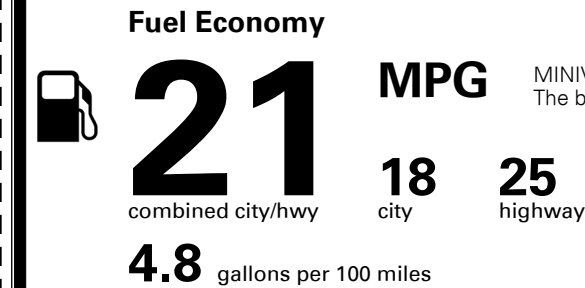

Included

\$295.00

MSRP INCLUDING OPTIONS

\$ 51,385.00

INLAND FREIGHT AND HANDLING

\$ 1,435.00

TOTAL MANUFACTURER'S SUGGESTED RETAIL PRICE ▶

\$ 52,820.00

TOTAL ADDITIONAL WEIGHT: 10.1

EPA DOT Fuel Economy and Environment

Gasoline Vehicle

You spend \$3,250 more in fuel costs over 5 years compared to the average new vehicle.

Annual fuel cost \$2,350

Fuel Economy & Greenhouse Gas Rating (tailpipe only) Smog Rating (tailpipe only)