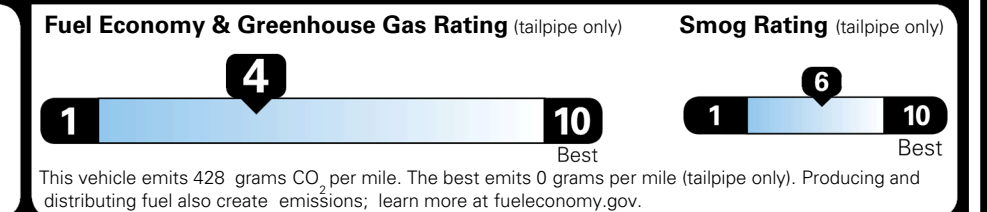

\$495.00
 \$285.00

MSRP INCLUDING OPTIONS

\$ 52,270.00

INLAND FREIGHT AND HANDLING

\$ 1,545.00

TOTAL MANUFACTURER'S SUGGESTED RETAIL PRICE ▶

\$ 53,815.00

TOTAL ADDITIONAL WEIGHT: 11.4

EPA DOT Fuel Economy and Environment

Gasoline Vehicle

You spend \$3,250 more in fuel costs over 5 years compared to the average new vehicle.

Annual fuel cost \$2,350

Actual results will vary for many reasons, including driving conditions and how you drive and maintain your vehicle. The average new vehicle gets 29 MPG and costs \$8,500 to fuel over 5 years. Cost estimates are based on 15,000 miles per year at \$ 3.30 per gallon. MPGe is miles per gasoline gallon equivalent. Vehicle emissions are a significant cause of climate change and smog.