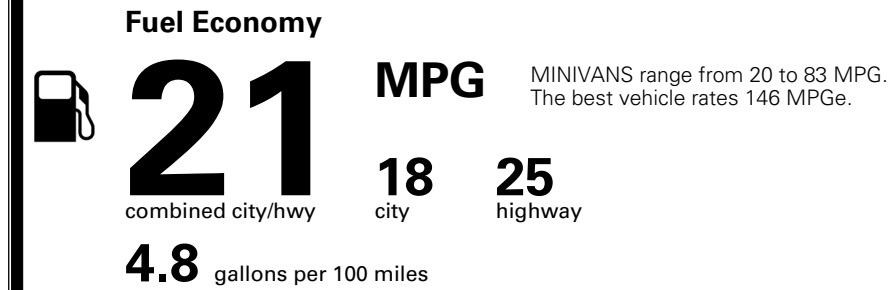

MSRP INCLUDING OPTIONS \$ 52,420.00

INLAND FREIGHT AND HANDLING \$ 1,545.00

TOTAL MANUFACTURER'S SUGGESTED RETAIL PRICE ▶ \$ 53,965.00

TOTAL ADDITIONAL WEIGHT: 15.6

\$ 51,490.00

EPA DOT Fuel Economy and Environment

Gasoline Vehicle

You spend \$3,250 more in fuel costs over 5 years compared to the average new vehicle.

Annual fuel cost \$2,350

Actual results will vary for many reasons, including driving conditions and how you drive and maintain your vehicle. The average new vehicle gets 29 MPG and costs \$8,500 to fuel over 5 years. Cost estimates are based on 15,000 miles per year at \$ 3.30 per gallon. MPGe is miles per gasoline gallon equivalent. Vehicle emissions are a significant cause of climate change and smog.