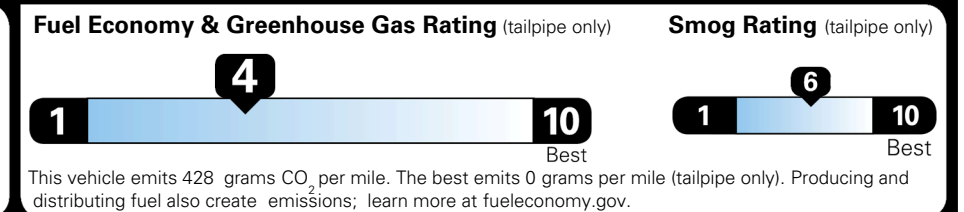

Actual results will vary for many reasons, including driving conditions and how you drive and maintain your vehicle. The average new vehicle gets 29 MPG and costs $8,500 to fuel over 5 years. Cost estimates are based on 15,000 miles per year at $ 3.30 per gallon. MPGe is miles per gasoline gallon equivalent. Vehicle emissions are a significant cause of climate change and smog.

fueleconomy.gov

Calculate personalized estimates and compare vehicles

GOVERNMENT 5-STAR SAFETY RATINGS

Overall Vehicle Score	Not Rated
Based on the combined rating of frontal, side and rollover. Should ONLY be compared to other vehicles of similar size and weight.	
Frontal	Driver ★ ★ ★ ★ ★
Crash	Passenger ★ ★ ★ ★
Based on the risk of injury in a frontal impact. Should ONLY be compared to other vehicles of similar size and weight.	
Side	Front seat Not Rated
Crash	Rear seat Not Rated
Star ratings based on the risk of injury in a side impact.	
Rollover	★ ★ ★ ★
Star ratings based on the risk of rollover in a single-vehicle crash.	

Star ratings range from 1 to 5 stars (★★★★★) with 5 being the highest.
Source: National Highway Traffic Safety Administration (NHTSA).
www.safercar.gov or 1-888-327-4236

Manufacturer's suggested retail price includes Manufacturer's recommended pre-delivery service. License and title fees, state and local taxes and other dealer installed options and accessories are not included in the manufacturer's suggested retail price.

PARTS CONTENT INFORMATION

FOR VEHICLES IN THIS CAR LINE U.S./CANADIAN PARTS CONTENT: 2 %

MAJOR SOURCES OF FOREIGN PARTS: KOREA: 95%

NOTE: PARTS CONTENT DOES NOT INCLUDE FINAL ASSEMBLY, DISTRIBUTION, OR OTHER NON-PARTS COSTS.

FOR THIS VEHICLE FINAL ASSEMBLY POINT: GWANGMYEONG, KOREA

COUNTRY OF ORIGIN ENGINE (MOTOR):

TRANSMISSION: KOREA
KOREA