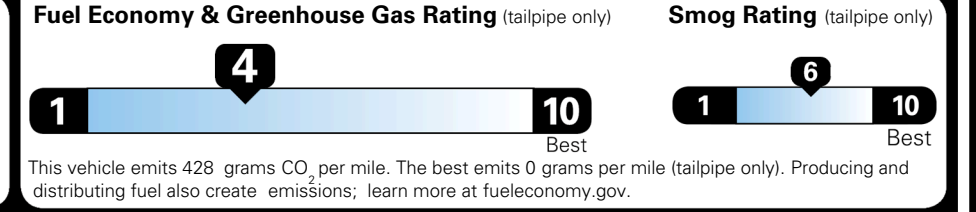

Gasoline Vehicle

You spend $3,250 more in fuel costs over 5 years compared to the average new vehicle.

Annual fuel cost $2,350