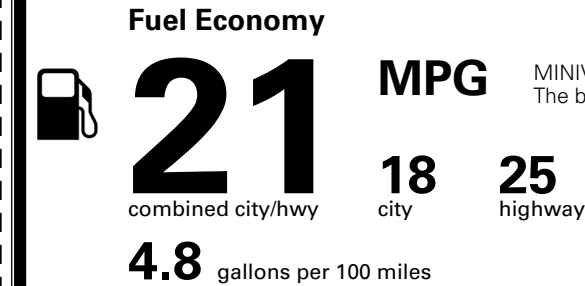

INLAND FREIGHT AND HANDLING \$ 1,495.00

TOTAL MANUFACTURER'S SUGGESTED RETAIL PRICE ▶ \$ 49,555.00

TOTAL ADDITIONAL WEIGHT: 6.1

EPA DOT Fuel Economy and Environment

Gasoline Vehicle

You spend \$3,250 more in fuel costs over 5 years compared to the average new vehicle.