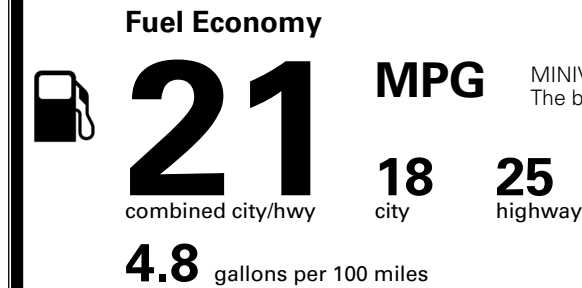

MSRP INCLUDING OPTIONS \$ 52,420.00

INLAND FREIGHT AND HANDLING \$ 1,545.00

TOTAL MANUFACTURER'S SUGGESTED RETAIL PRICE ▶ \$ 53,965.00

TOTAL ADDITIONAL WEIGHT: 15.6

\$ 51,490.00

EPA DOT Fuel Economy and Environment