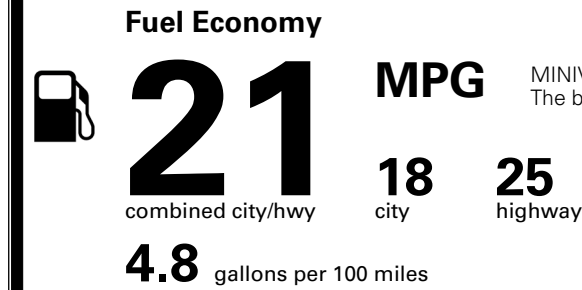

TOTAL ADDITIONAL WEIGHT: 11.4

EPA DOT Fuel Economy and Environment

Gasoline Vehicle

You spend \$3,250 more in fuel costs over 5 years compared to the average new vehicle.

Annual fuel cost \$2,350

Actual results will vary for many reasons, including driving conditions and how you drive and maintain your vehicle. The average new vehicle gets 29 MPG and costs \$8,500 to fuel over 5 years. Cost estimates are based on 15,000 miles per year at \$ 3.30 per gallon. MPGe is miles per gasoline gallon equivalent. Vehicle emissions are a significant cause of climate change and smog.