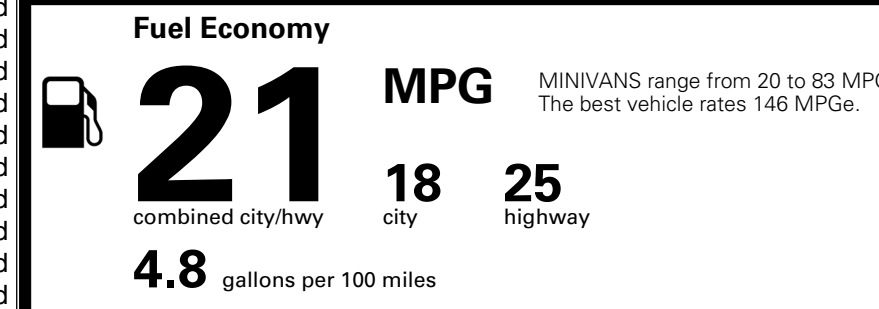

TOTAL MANUFACTURER'S SUGGESTED RETAIL PRICE ▶

\$ 53,845.00

TOTAL ADDITIONAL WEIGHT: 10.1

*Additional terms and conditions apply.
 **Kia Connect may be currently unavailable for some Model Year 2022 and newer vehicles sold or purchased in Massachusetts; please see owners.kia.com for more information.
 NOTE: When you purchase this vehicle, Kia America, Inc. collects personal information you provide to the dealership. For information on our collection and use of personal information and your rights, please see our Privacy Policy on www.kia.com.

EPA DOT Fuel Economy and Environment

Gasoline Vehicle

You spend \$3,250 more in fuel costs over 5 years compared to the average new vehicle.

Annual fuel cost \$2,350

Actual results will vary for many reasons, including driving conditions and how you drive and maintain your vehicle. The average new vehicle gets 29 MPG and costs \$8,500 to fuel over 5 years. Cost estimates are based on 15,000 miles per year at \$ 3.30 per gallon. MPGe is miles per gasoline gallon equivalent. Vehicle emissions are a significant cause of climate change and smog.