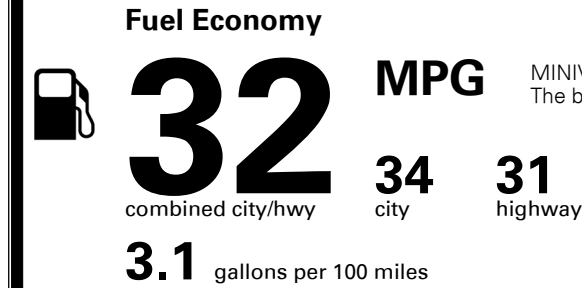

## EPA DOT Fuel Economy and Environment

Gasoline Vehicle

MINIVANS range from 20 to 83 MPG.  
 The best vehicle rates 146 MPGe.

**You save \$750**  
 in fuel costs  
 over 5 years  
 compared to the  
 average new vehicle.