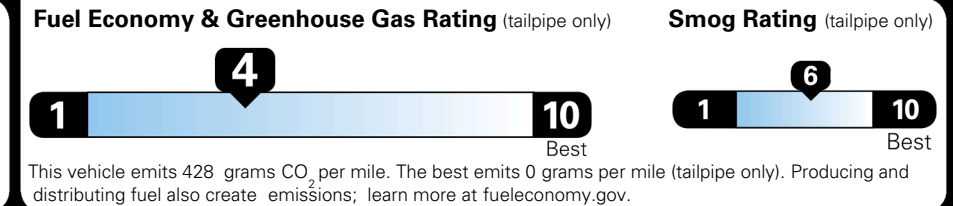

You spend $3,250 more in fuel costs over 5 years compared to the average new vehicle.

Annual fuel cost $2,350