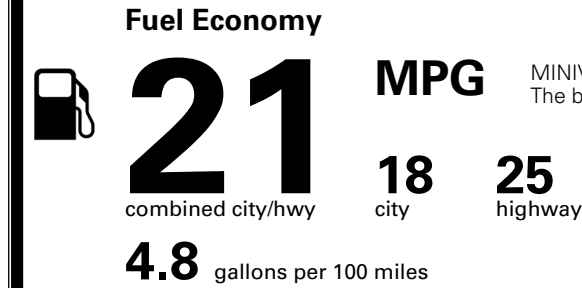

MSRP INCLUDING OPTIONS \$ 42,800.00

INLAND FREIGHT AND HANDLING \$ 1,545.00

TOTAL MANUFACTURER'S SUGGESTED RETAIL PRICE ▶ \$ 44,345.00

TOTAL ADDITIONAL WEIGHT: 11.5

EPA DOT Fuel Economy and Environment

Gasoline Vehicle