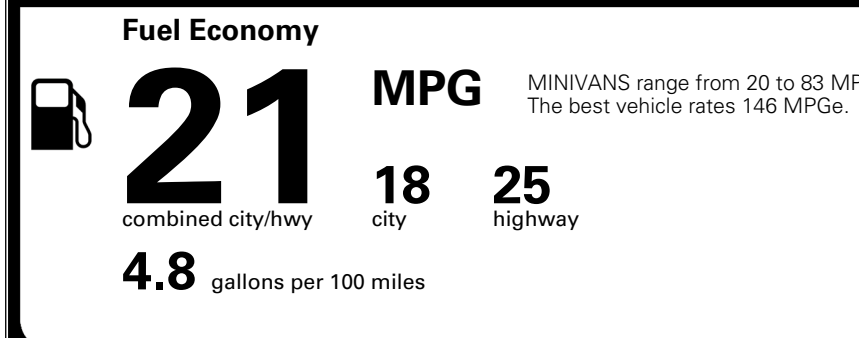

EPA DOT Fuel Economy and Environment

Gasoline Vehicle

You spend \$3,250 more in fuel costs over 5 years compared to the average new vehicle.

Annual fuel cost \$2,350

Actual results will vary for many reasons, including driving conditions and how you drive and maintain your vehicle. The average new vehicle gets 29 MPG and costs \$8,500 to fuel over 5 years. Cost estimates are based on 15,000 miles per year at \$ 3.30 per gallon. MPGe is miles per gasoline gallon equivalent. Vehicle emissions are a significant cause of climate change and smog.