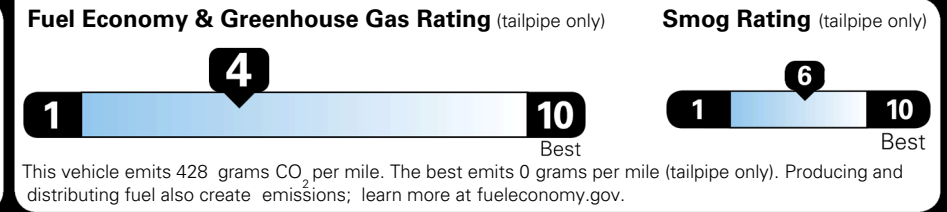

EPA DOT Fuel Economy and Environment

Gasoline Vehicle

You spend \$3,250 more in fuel costs over 5 years compared to the average new vehicle.

Annual fuel cost \$2,350

Actual results will vary for many reasons, including driving conditions and how you drive and maintain your vehicle. The average new vehicle gets 29 MPG and costs \$8,500 to fuel over 5 years. Cost estimates are based on 15,000 miles per year at \$ 3.30 per gallon. MPGe is miles per gasoline gallon equivalent. Vehicle emissions are a significant cause of climate change and smog.