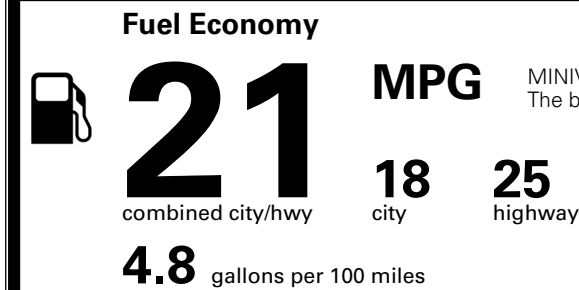

EPA DOT Fuel Economy and Environment

Gasoline Vehicle

MINIVANS range from 20 to 83 MPG. The best vehicle rates 146 MPGe.

You spend $3,250 more in fuel costs over 5 years compared to the average new vehicle.

Annual fuel cost **$2,350**