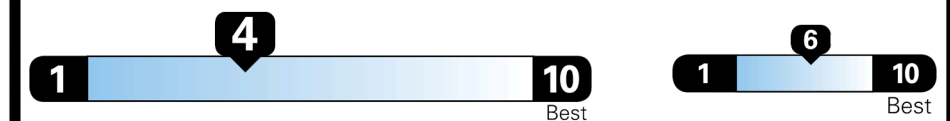

Fuel Economy & Greenhouse Gas Rating (tailpipe only) Smog Rating (tailpipe only)

This vehicle emits 428 grams CO₂ per mile. The best emits 0 grams per mile (tailpipe only). Producing and distributing fuel also create emissions; learn more at fueleconomy.gov.

Actual results will vary for many reasons, including driving conditions and how you drive and maintain your vehicle. The average new vehicle gets 29 MPG and costs $8,500 to fuel over 5 years. Cost estimates are based on 15,000 miles per year at $ 3.30 per gallon. MPGe is miles per gasoline gallon equivalent. Vehicle emissions are a significant cause of climate change and smog.

fueleconomy.gov

Calculate personalized estimates and compare vehicles