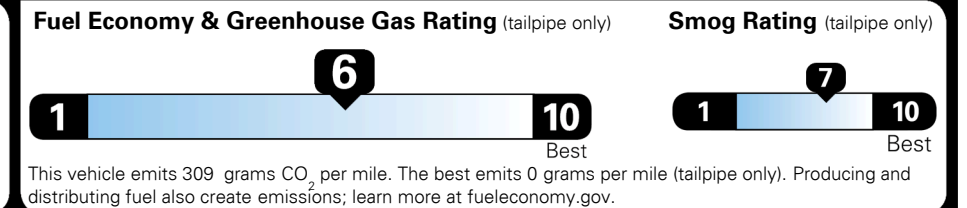

EPA DOT Fuel Economy and Environment

Gasoline Vehicle

Fuel Economy

29 MPG
combined city/hwy

27 MPG
city

31 MPG
highway

3.4 gallons per 100 miles

SMALL SUVs range from 14 to 123 MPGe. The best vehicle rates 140 MPGe.

You save $500
in fuel costs over 5 years compared to the average new vehicle.

Annual fuel cost $1,850