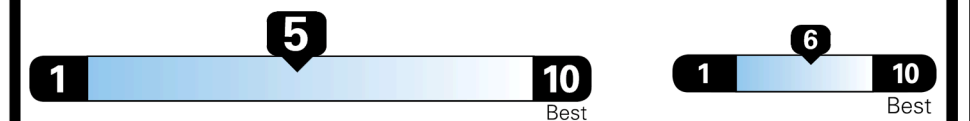

Fuel Economy & Greenhouse Gas Rating (tailpipe only) Smog Rating (tailpipe only)

This vehicle emits 350 grams CO₂ per mile. The best emits 0 grams per mile (tailpipe only). Producing and distributing fuel also create emissions; learn more at fueleconomy.gov.

Actual results will vary for many reasons, including driving conditions and how you drive and maintain your vehicle. The average new vehicle gets 29 MPG and costs $8,500 to fuel over 5 years. Cost estimates are based on 15,000 miles per year at $ 3.30 per gallon. MPGe is miles per gasoline gallon equivalent. Vehicle emissions are a significant cause of climate change and smog.

fueleconomy.gov

Calculate personalized estimates and compare vehicles