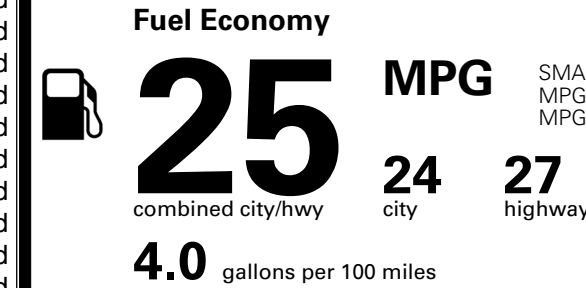

\$800.00
 \$200.00
 \$60.00
 \$155.00
 \$80.00

MSRP INCLUDING OPTIONS

\$ 32,785.00

INLAND FREIGHT AND HANDLING

\$ 1,495.00

TOTAL MANUFACTURER'S SUGGESTED RETAIL PRICE ▶

\$ 34,280.00

TOTAL ADDITIONAL WEIGHT: 8.4

EPA DOT Fuel Economy and Environment

Gasoline Vehicle

SMALL SUVs range from 14 to 125 MPG. The best vehicle rates 146 MPGe.

You spend
\$1,500
 more in fuel costs
 over 5 years
 compared to the
 average new vehicle.