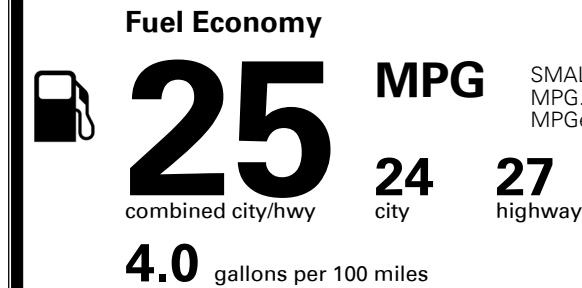

## EPA DOT Fuel Economy and Environment

Gasoline Vehicle

SMALL SUVs range from 14 to 125 MPG. The best vehicle rates 146 MPGe.

You spend  
**\$1,500**  
 more in fuel costs  
 over 5 years  
 compared to the  
 average new vehicle.