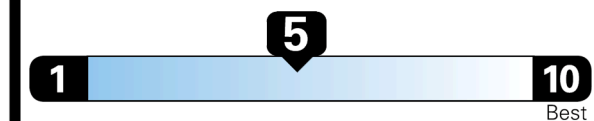

Fuel Economy & Greenhouse Gas Rating (tailpipe only)