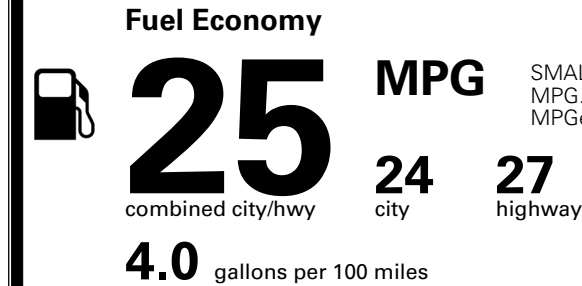

## EPA DOT Fuel Economy and Environment

Gasoline Vehicle

SMALL SUVs range from 14 to 125 MPG. The best vehicle rates 146 MPGe.

You spend  
**\$1,500**  
 more in fuel costs  
 over 5 years  
 compared to the  
 average new vehicle.