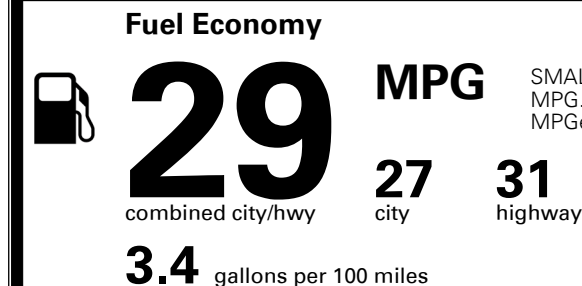

TOTAL ADDITIONAL WEIGHT: 5.8

EPA DOT Fuel Economy and Environment

Gasoline Vehicle

SMALL SUVs range from 14 to 123 MPG. The best vehicle rates 132 MPGe.

You save \$250
 in fuel costs over 5 years compared to the average new vehicle.