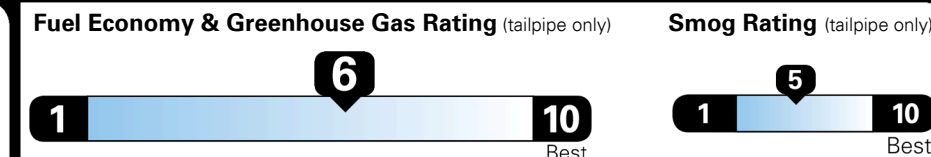

This vehicle emits 314 grams CO₂ per mile. The best emits 0 grams per mile (tailpipe only). Producing and distributing fuel also create emissions; learn more at fueleconomy.gov.

Actual results will vary for many reasons, including driving conditions and how you drive and maintain your vehicle. The average new vehicle gets 28 MPG and costs $8,000 to fuel over 5 years. Cost estimates are based on 15,000 miles per year at $ 2.95 per gallon. MPGe is miles per gasoline gallon equivalent. Vehicle emissions are a significant cause of climate change and smog.

fueleconomy.gov

Calculate personalized estimates and compare vehicles

GOVERNMENT 5-STAR SAFETY RATINGS

Overall Vehicle Score ★ ★ ★ ★

Based on the combined rating of frontal, side and rollover. Should ONLY be compared to other vehicles of similar size and weight.

Frontal Driver ★ ★ ★ ★ ★

Crash Passenger ★ ★ ★ ★

Based on the risk of injury in a frontal impact. Should ONLY be compared to other vehicles of similar size and weight.

Side Front seat ★ ★ ★ ★ ★

Crash Rear seat ★ ★ ★ ★ ★

Star ratings based on the risk of injury in a side impact.

Rollover ★ ★ ★ ★

Star ratings based on the risk of rollover in a single-vehicle crash.

Star ratings range from 1 to 5 stars (★★★★★) with 5 being the highest.

Source: National Highway Traffic Safety Administration (NHTSA).

www.safercar.gov or 1-888-327-4236

Manufacturer's suggested retail price includes Manufacturer's recommended pre-delivery service. License and title fees, state and local taxes and other dealer installed options and accessories are not included in the manufacturer's suggested retail price.

PARTS CONTENT INFORMATION

FOR VEHICLES IN THIS CAR LINE U.S./CANADIAN PARTS CONTENT: 0 %

MAJOR SOURCES OF FOREIGN PARTS: KOREA: 95%

NOTE: PARTS CONTENT DOES NOT INCLUDE FINAL ASSEMBLY, DISTRIBUTION, OR OTHER NON-PARTS COSTS.

FOR THIS VEHICLE FINAL ASSEMBLY POINT: GWANGJU, KOREA

COUNTRY OF ORIGIN

ENGINE (MOTOR): KOREA

TRANSMISSION: KOREA