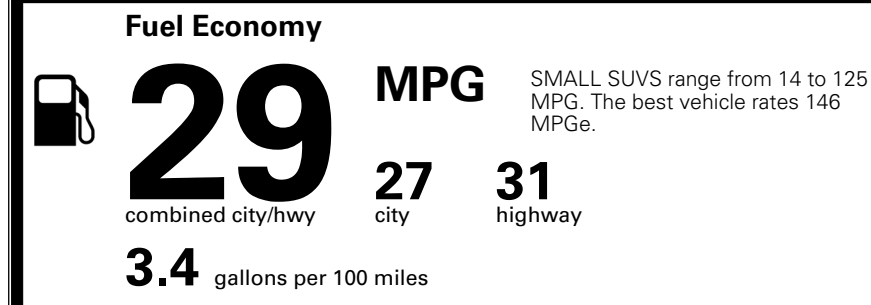

Included
 \$800.00

\$140.00
 \$375.00
 \$45.00
 \$75.00

\$ 30,125.00

\$ 1,495.00

\$ 31,620.00

EPA DOT Fuel Economy and Environment

Gasoline Vehicle

You save \$0
 in fuel costs over 5 years compared to the average new vehicle.