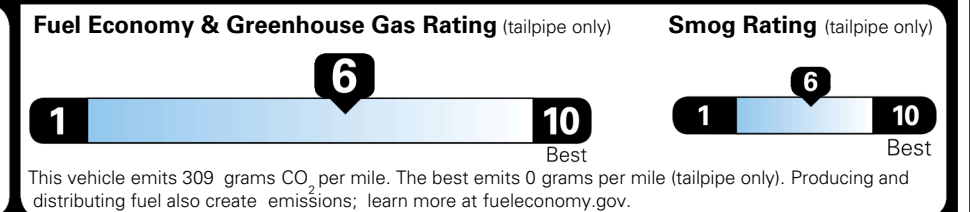

Actual results will vary for many reasons, including driving conditions and how you drive and maintain your vehicle. The average new vehicle gets 29 MPG and costs $8,500 to fuel over 5 years. Cost estimates are based on 15,000 miles per year at $ 3.30 per gallon. MPGe is miles per gasoline gallon equivalent. Vehicle emissions are a significant cause of climate change and smog.

fueleconomy.gov

Calculate personalized estimates and compare vehicles