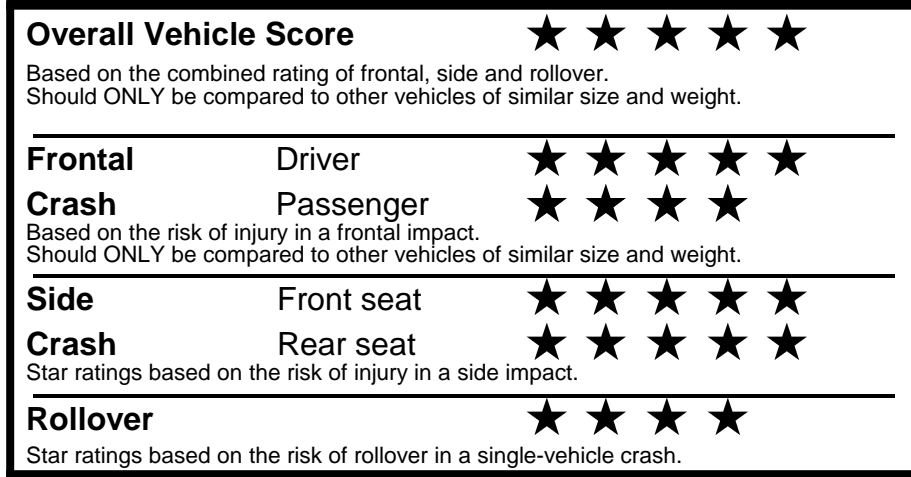

fueleconomy.gov

Calculate personalized estimates and compare vehicles

GOVERNMENT 5-STAR SAFETY RATINGS

Star ratings range from 1 to 5 stars (★★★★★) with 5 being the highest.
 Source: National Highway Traffic Safety Administration (NHTSA).
www.safercar.gov or 1-888-327-4236