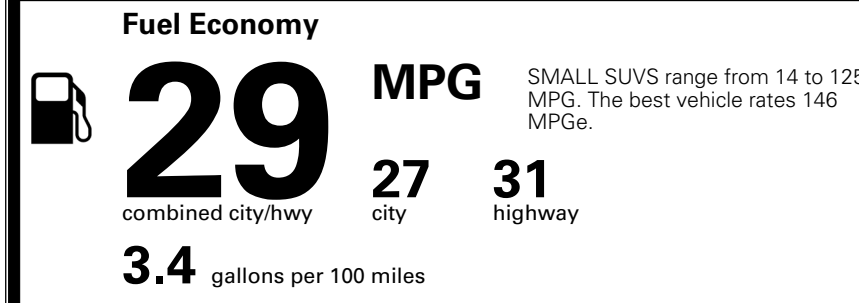

INLAND FREIGHT AND HANDLING

\$ 1,495.00

TOTAL MANUFACTURER'S SUGGESTED RETAIL PRICE ▶

\$ 31,855.00

TOTAL ADDITIONAL WEIGHT: 11.9

*Additional terms and conditions apply.
 **Kia Connect may be currently unavailable for some Model Year 2022 and newer vehicles sold or purchased in Massachusetts; please see owners.kia.com for more information.
 NOTE: When you purchase this vehicle, Kia America, Inc. collects personal information you provide to the dealership. For information on our collection and use of personal information and your rights, please see our Privacy Policy on www.kia.com.

EPA DOT Fuel Economy and Environment

Gasoline Vehicle

You save \$0
 in fuel costs over 5 years compared to the average new vehicle.

Annual fuel cost \$1,700

Fuel Economy & Greenhouse Gas Rating (tailpipe only) Smog Rating (tailpipe only)