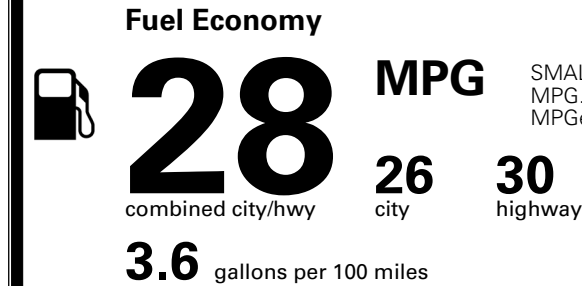

TOTAL ADDITIONAL WEIGHT: 0.8

EPA DOT Fuel Economy and Environment

Gasoline Vehicle

SMALL SUVs range from 14 to 138 MPG. The best vehicle rates 146 MPGe.

You spend \$250 more in fuel costs over 5 years compared to the average new vehicle.