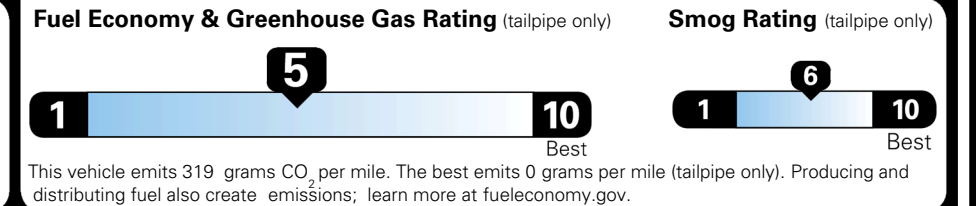

Actual results will vary for many reasons, including driving conditions and how you drive and maintain your vehicle. The average new vehicle gets 29 MPG and costs $8,000 to fuel over 5 years. Cost estimates are based on 15,000 miles per year at $ 3.10 per gallon. MPGe is miles per gasoline gallon equivalent. Vehicle emissions are a significant cause of climate change and smog.

fueleconomy.gov

Calculate personalized estimates and compare vehicles

GOVERNMENT 5-STAR SAFETY RATINGS

Overall Vehicle Score	Not Rated	
Based on the combined rating of frontal, side and rollover. Should ONLY be compared to other vehicles of similar size and weight.		
Frontal	Driver	Not Rated
Crash	Passenger	Not Rated
Based on the risk of injury in a frontal impact. Should ONLY be compared to other vehicles of similar size and weight.		
Side	Front seat	Not Rated
Crash	Rear seat	Not Rated
Star ratings based on the risk of injury in a side impact.		
Rollover	Not Rated	
Star ratings based on the risk of rollover in a single-vehicle crash.		

Star ratings range from 1 to 5 stars (★★★★★) with 5 being the highest.
Source: National Highway Traffic Safety Administration (NHTSA).
www.safercar.gov or 1-888-327-4236

Manufacturer's suggested retail price includes Manufacturer's recommended pre-delivery service. License and title fees, state and local taxes and other dealer installed options and accessories are not included in the manufacturer's suggested retail price.

PARTS CONTENT INFORMATION

FOR VEHICLES IN THIS CAR LINE U.S./CANADIAN PARTS CONTENT: 0 %

MAJOR SOURCES OF FOREIGN PARTS: KOREA: 90%

NOTE: PARTS CONTENT DOES NOT INCLUDE FINAL ASSEMBLY, DISTRIBUTION, OR OTHER NON-PARTS COSTS.

FOR THIS VEHICLE FINAL ASSEMBLY POINT: GWANGJU, KOREA

COUNTRY OF ORIGIN
ENGINE (MOTOR): KOREA
TRANSMISSION: KOREA

*Additional terms and conditions apply.

**Kia Connect may be currently unavailable for some Model Year 2022 and newer vehicles sold or purchased in Massachusetts; please see owners.kia.com for more information.

NOTE: When you purchase this vehicle, Kia America, Inc. collects personal information you provide to the dealership. For information on our collection and use of personal information and your rights, please see our Privacy Policy on www.kia.com.