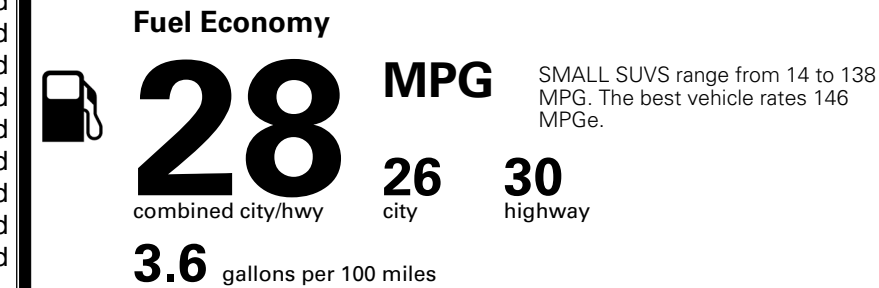

\$ 1,495.00

TOTAL MANUFACTURER'S SUGGESTED RETAIL PRICE ▶

\$ 29,585.00

TOTAL ADDITIONAL WEIGHT:

EPA DOT Fuel Economy and Environment

Gasoline Vehicle

You spend \$250 more in fuel costs over 5 years compared to the average new vehicle.