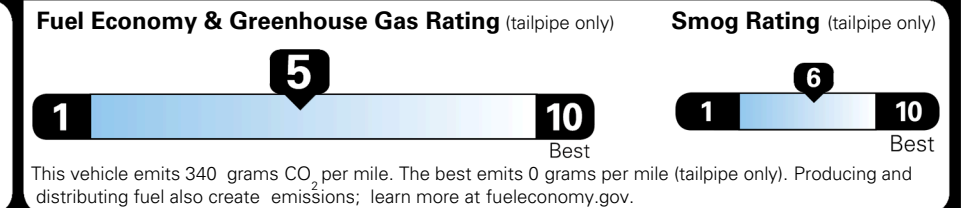

TOTAL ADDITIONAL WEIGHT:

EPA DOT Fuel Economy and Environment

Gasoline Vehicle

Fuel Economy

26 MPG
 combined city/hwy

24 MPG
 city

30 MPG
 highway

3.8 gallons per 100 miles

SMALL SUVs range from 14 to 138 MPG. The best vehicle rates 146 MPGe.

You spend \$1,000 more in fuel costs over 5 years compared to the average new vehicle.

Annual fuel cost \$1,800

Actual results will vary for many reasons, including driving conditions and how you drive and maintain your vehicle. The average new vehicle gets 29 MPG and costs \$8,000 to fuel over 5 years. Cost estimates are based on 15,000 miles per year at \$ 3.10 per gallon. MPGe is miles per gasoline gallon equivalent. Vehicle emissions are a significant cause of climate change and smog.