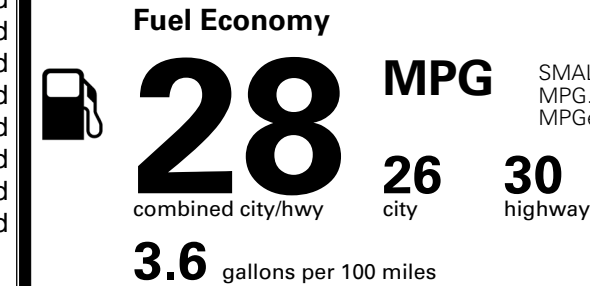

EPA DOT Fuel Economy and Environment

Gasoline Vehicle

SMALL SUVs range from 14 to 138 MPG. The best vehicle rates 146 MPGe.

You spend $250 more in fuel costs over 5 years compared to the average new vehicle.

Annual fuel cost $1,650