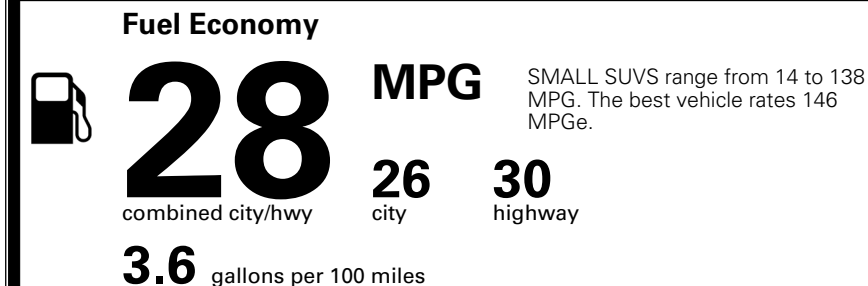

TOTAL ADDITIONAL WEIGHT: 4.7

EPA DOT Fuel Economy and Environment

Gasoline Vehicle

You spend \$250
 more in fuel costs over 5 years compared to the average new vehicle.

Annual fuel cost \$1,650

This vehicle emits 319 grams CO₂ per mile. The best emits 0 grams per mile (tailpipe only). Producing and distributing fuel also create emissions; learn more at fueleconomy.gov.