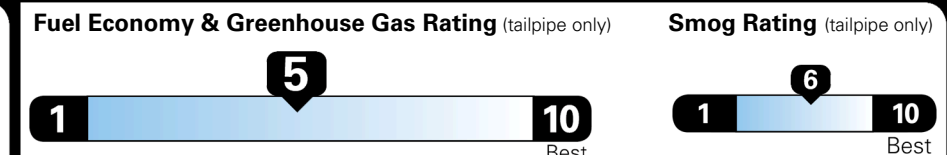

TOTAL ADDITIONAL WEIGHT: 4.7

EPA DOT Fuel Economy and Environment

Gasoline Vehicle

You spend \$250
 more in fuel costs over 5 years compared to the average new vehicle.

Annual fuel cost \$1,650

This vehicle emits 319 grams CO₂ per mile. The best emits 0 grams per mile (tailpipe only). Producing and distributing fuel also create emissions; learn more at fueleconomy.gov.