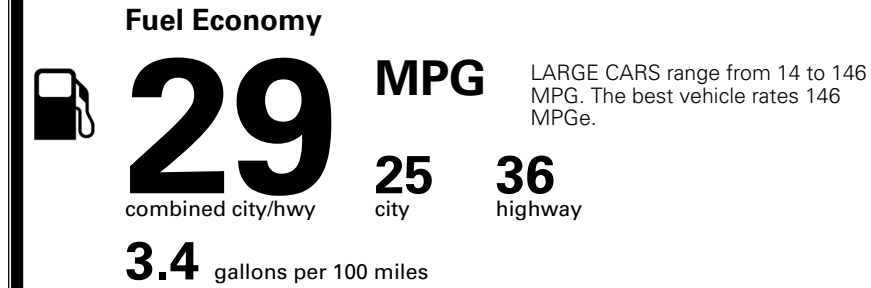

\$495.00
 \$2,200.00

 \$350.00
 \$45.00
 \$135.00
 \$140.00

\$ 31,855.00

\$ 1,245.00

\$ 33,100.00

EPA DOT Fuel Economy and Environment

Gasoline Vehicle

You save \$0
 in fuel costs over 5 years compared to the average new vehicle.