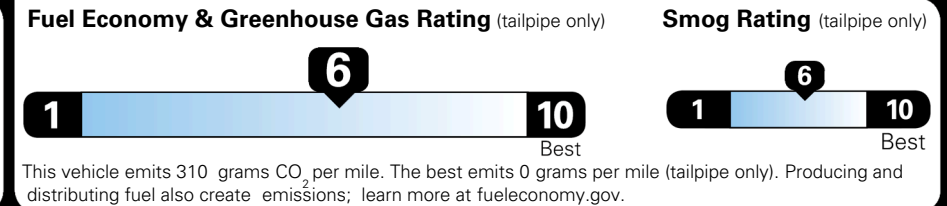

Actual results will vary for many reasons, including driving conditions and how you drive and maintain your vehicle. The average new vehicle gets 29 MPG and costs $8,500 to fuel over 5 years. Cost estimates are based on 15,000 miles per year at $ 3.30 per gallon. MPGe is miles per gasoline gallon equivalent. Vehicle emissions are a significant cause of climate change and smog.

fueleconomy.gov

Calculate personalized estimates and compare vehicles