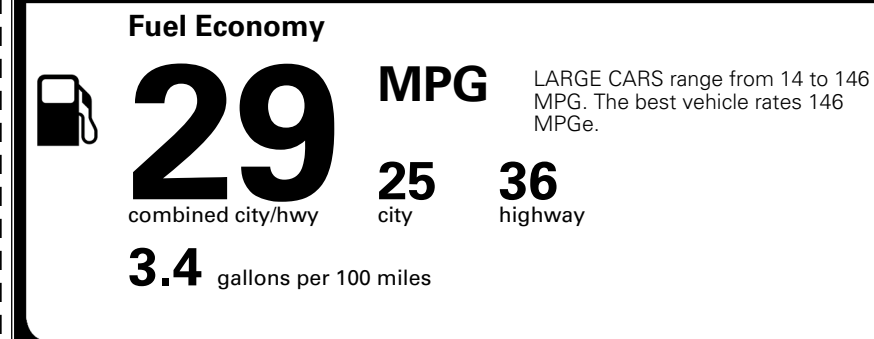

\$695.00
 \$295.00
 \$2,200.00
 \$200.00
 \$350.00

\$ 32,230.00

\$ 1,245.00

\$ 33,475.00

EPA DOT Fuel Economy and Environment

Gasoline Vehicle

You save \$0
 in fuel costs over 5 years compared to the average new vehicle.