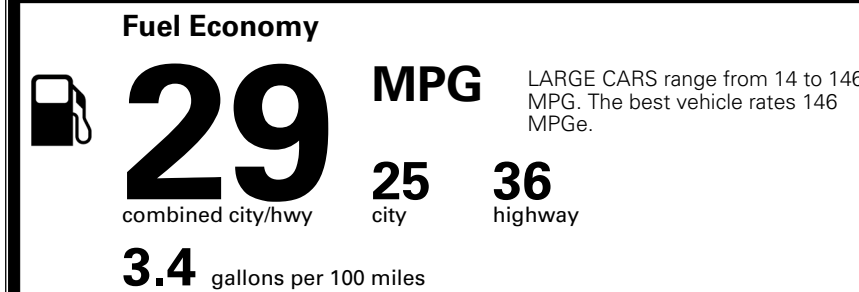

EPA DOT Fuel Economy and Environment

Gasoline Vehicle

You save $0
in fuel costs over 5 years compared to the average new vehicle.

Annual fuel cost $1,700