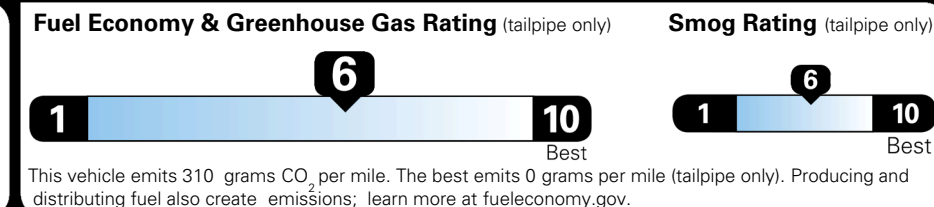

EPA DOT Fuel Economy and Environment

Gasoline Vehicle

You save \$0
 in fuel costs over 5 years compared to the average new vehicle.

Annual fuel cost \$1,700

Actual results will vary for many reasons, including driving conditions and how you drive and maintain your vehicle. The average new vehicle gets 29 MPG and costs \$8,500 to fuel over 5 years. Cost estimates are based on 15,000 miles per year at \$ 3.30 per gallon. MPGe is miles per gasoline gallon equivalent. Vehicle emissions are a significant cause of climate change and smog.