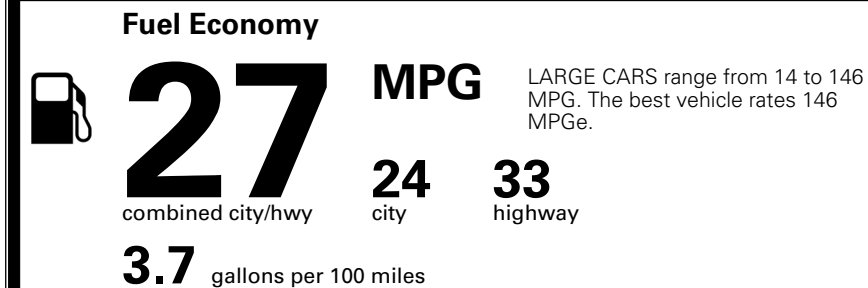

EPA DOT Fuel Economy and Environment

Gasoline Vehicle

You spend $750 more in fuel costs over 5 years compared to the average new vehicle.

Annual fuel cost $1,850