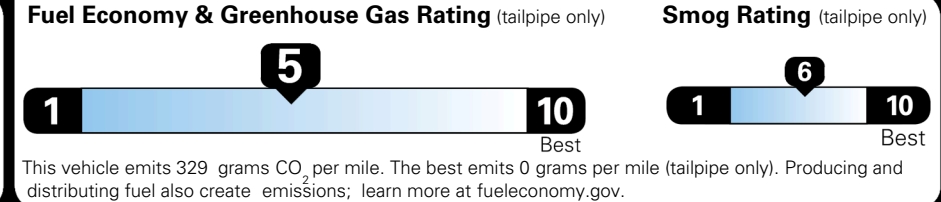

### EPA DOT Fuel Economy and Environment

Gasoline Vehicle

**You spend \$750 more in fuel costs over 5 years** compared to the average new vehicle.

**Annual fuel cost \$1,850**

Actual results will vary for many reasons, including driving conditions and how you drive and maintain your vehicle. The average new vehicle gets 29 MPG and costs \$8,500 to fuel over 5 years. Cost estimates are based on 15,000 miles per year at \$ 3.30 per gallon. MPGe is miles per gasoline gallon equivalent. Vehicle emissions are a significant cause of climate change and smog.