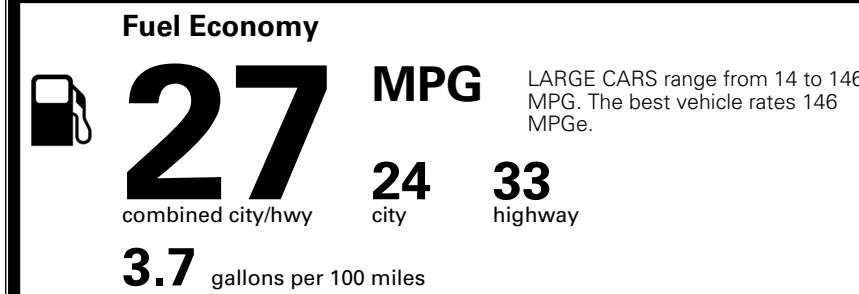

### TOTAL MANUFACTURER'S SUGGESTED RETAIL PRICE ▶

\$ 31,980.00

TOTAL ADDITIONAL WEIGHT: 1.4

\*Additional terms and conditions apply.  
 \*\*Kia Connect may be currently unavailable for some Model Year 2022 and newer vehicles sold or purchased in Massachusetts; please see owners.kia.com for more information.  
 NOTE: When you purchase this vehicle, Kia America, Inc. collects personal information you provide to the dealership. For information on our collection and use of personal information and your rights, please see our Privacy Policy on www.kia.com.

### EPA DOT Fuel Economy and Environment

Gasoline Vehicle

**You spend \$750 more in fuel costs over 5 years** compared to the average new vehicle.

**Annual fuel cost \$1,850**

Actual results will vary for many reasons, including driving conditions and how you drive and maintain your vehicle. The average new vehicle gets 29 MPG and costs \$8,500 to fuel over 5 years. Cost estimates are based on 15,000 miles per year at \$ 3.30 per gallon. MPGe is miles per gasoline gallon equivalent. Vehicle emissions are a significant cause of climate change and smog.