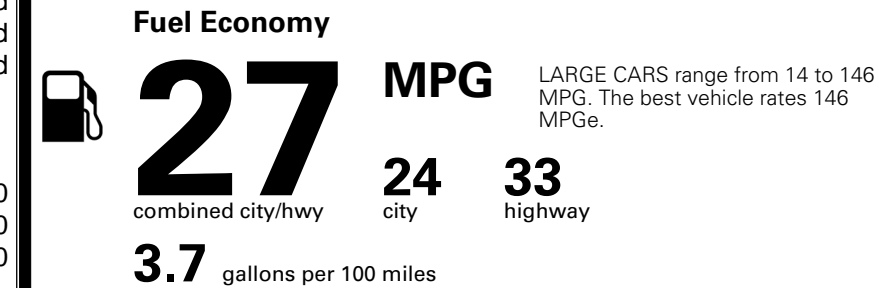

\$ 30,090.00

Included
 Included
 Included

\$495.00
 \$200.00
 \$350.00

MSRP INCLUDING OPTIONS

\$ 31,135.00

INLAND FREIGHT AND HANDLING

\$ 1,245.00

TOTAL MANUFACTURER'S SUGGESTED RETAIL PRICE ▶

\$ 32,380.00

TOTAL ADDITIONAL WEIGHT: 8.7

EPA DOT Fuel Economy and Environment

Gasoline Vehicle

You spend \$750 more in fuel costs over 5 years compared to the average new vehicle.

Annual fuel cost \$1,850