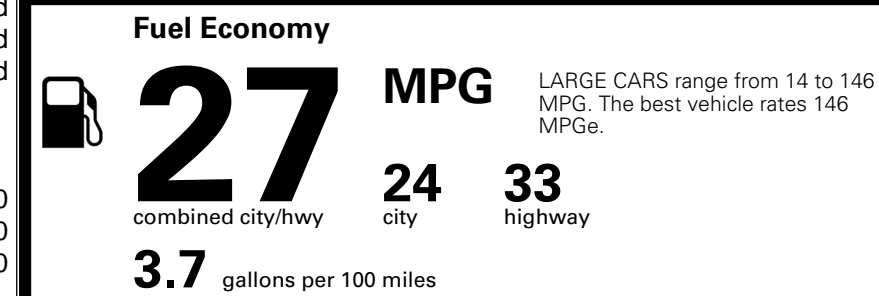

\$ 30,090.00

Included
 Included
 Included

\$495.00
 \$200.00
 \$350.00

MSRP INCLUDING OPTIONS

\$ 31,135.00

INLAND FREIGHT AND HANDLING

\$ 1,245.00

TOTAL MANUFACTURER'S SUGGESTED RETAIL PRICE ▶

\$ 32,380.00

TOTAL ADDITIONAL WEIGHT: 8.7

EPA DOT Fuel Economy and Environment

Gasoline Vehicle

You spend \$750 more in fuel costs over 5 years compared to the average new vehicle.

Annual fuel cost \$1,850