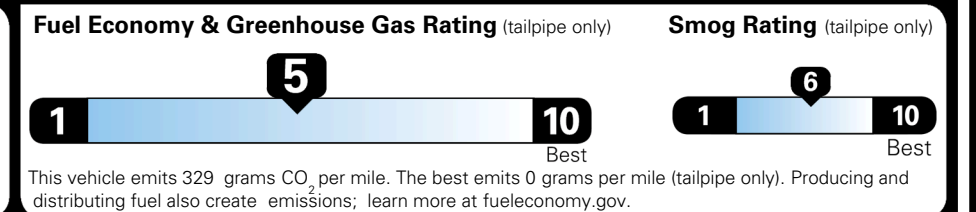

\$ 32,380.00

TOTAL ADDITIONAL WEIGHT: 8.7

EPA DOT Fuel Economy and Environment

Gasoline Vehicle

You spend \$750 more in fuel costs over 5 years compared to the average new vehicle.

Annual fuel cost \$1,850