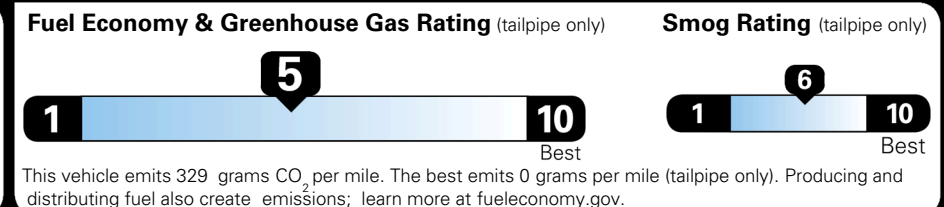

### EPA DOT Fuel Economy and Environment

Gasoline Vehicle

You spend  
**\$750**  
 more in fuel costs  
 over 5 years  
 compared to the  
 average new vehicle.

Annual fuel cost  
**\$1,850**

Actual results will vary for many reasons, including driving conditions and how you drive and maintain your vehicle. The average new vehicle gets 29 MPG and costs \$8,500 to fuel over 5 years. Cost estimates are based on 15,000 miles per year at \$ 3.30 per gallon. MPGe is miles per gasoline gallon equivalent. Vehicle emissions are a significant cause of climate change and smog.