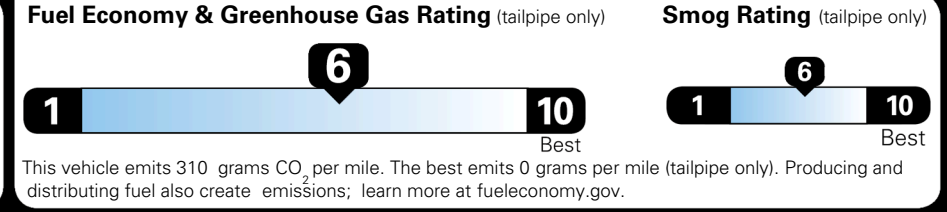

\$295.00
 \$350.00

\$ 29,135.00

\$ 1,245.00

\$ 30,380.00

EPA DOT Fuel Economy and Environment

Gasoline Vehicle

You save \$0
 in fuel costs over 5 years compared to the average new vehicle.

Annual fuel cost \$1,700