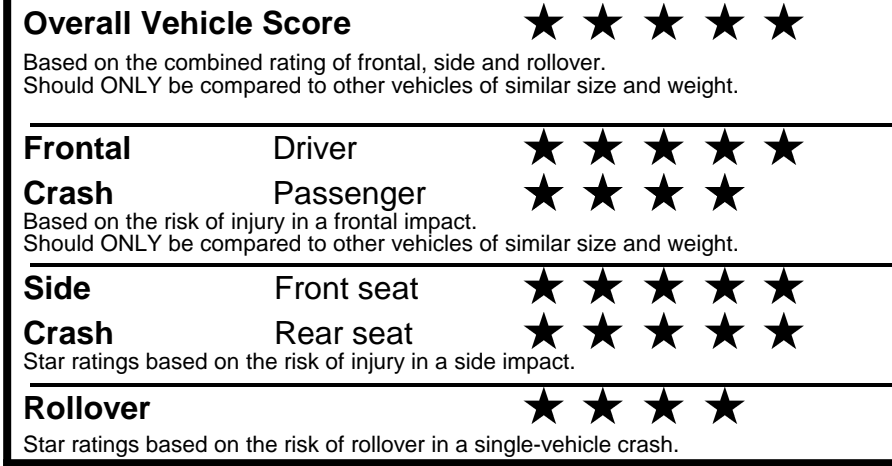

GOVERNMENT 5-STAR SAFETY RATINGS

PARTS CONTENT INFORMATION

FOR VEHICLES IN THIS CAR LINE U.S./CANADIAN PARTS CONTENT: 0 %

MAJOR SOURCES OF FOREIGN PARTS: KOREA: 90%

NOTE: PARTS CONTENT DOES NOT INCLUDE FINAL ASSEMBLY, DISTRIBUTION, OR OTHER NON-PARTS COSTS.

Star ratings range from 1 to 5 stars (★★★★★) with 5 being the highest. Source: National Highway Traffic Safety Administration (NHTSA). www.safercar.gov or 1-888-327-4236

FOR THIS VEHICLE FINAL ASSEMBLY POINT: HWASUNG, KOREA

COUNTRY OF ORIGIN ENGINE (MOTOR): KOREA
TRANSMISSION: KOREA

*Additional terms and conditions apply.
**Kia Connect may be currently unavailable for some Model Year 2022 and newer vehicles sold or purchased in Massachusetts; please see owners.kia.com for more information.
NOTE: When you purchase this vehicle, Kia America, Inc. collects personal information you provide to the dealership. For information on our collection and use of personal information and your rights, please see our Privacy Policy on www.kia.com.

Manufacturer's suggested retail price includes Manufacturer's recommended pre-delivery service. License and title fees, state and local taxes and other dealer installed options and accessories are not included in the manufacturer's suggested retail price.