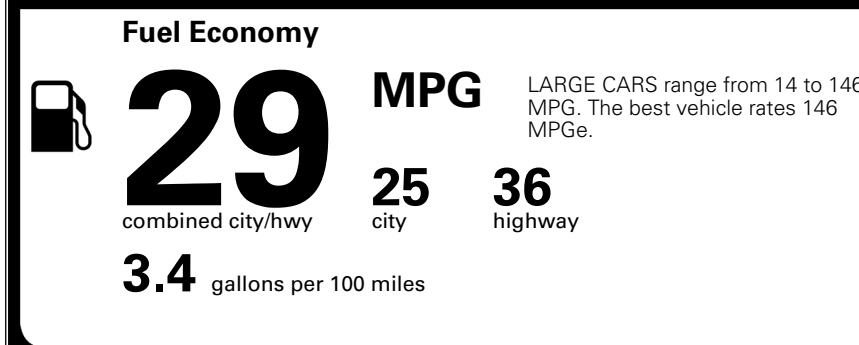

\$295.00
 \$350.00

\$ 29,135.00

\$ 1,245.00

\$ 30,380.00

EPA DOT Fuel Economy and Environment

Gasoline Vehicle

You save \$0
 in fuel costs over 5 years compared to the average new vehicle.

Annual fuel cost \$1,700