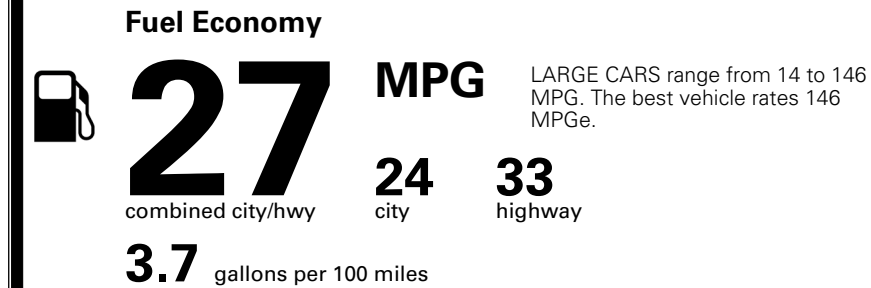

\$ 30,090.00

Included
 Included
 Included

\$200.00
 \$350.00

MSRP INCLUDING OPTIONS

\$ 30,640.00

INLAND FREIGHT AND HANDLING

\$ 1,245.00

TOTAL MANUFACTURER'S SUGGESTED RETAIL PRICE ▶

\$ 31,885.00

TOTAL ADDITIONAL WEIGHT: 8.7

EPA DOT Fuel Economy and Environment

Gasoline Vehicle

You spend \$750 more in fuel costs over 5 years compared to the average new vehicle.

Annual fuel cost \$1,850