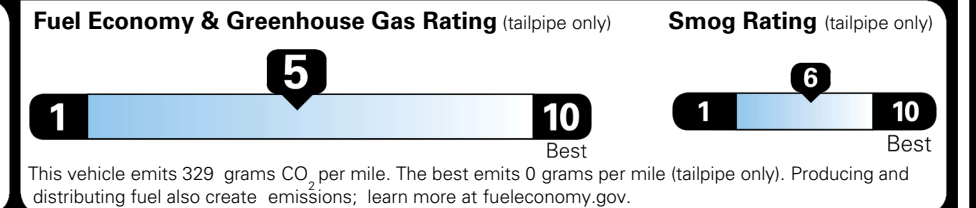

\$ 31,885.00

TOTAL ADDITIONAL WEIGHT: 8.7

EPA DOT Fuel Economy and Environment

Gasoline Vehicle

You spend \$750 more in fuel costs over 5 years compared to the average new vehicle.

Annual fuel cost \$1,850