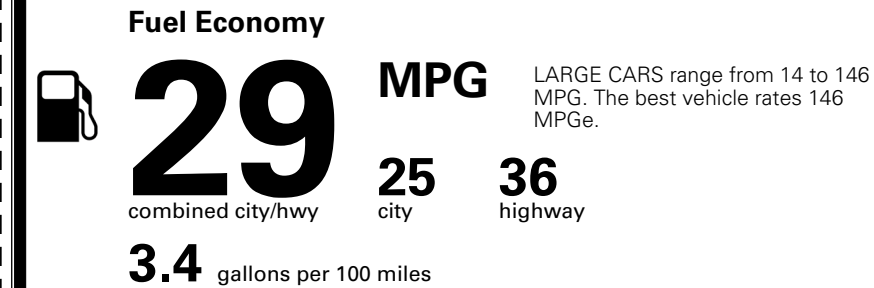

\$495.00
 \$295.00
 \$2,200.00

 \$200.00

MSRP INCLUDING OPTIONS

\$ 31,680.00

INLAND FREIGHT AND HANDLING

\$ 1,245.00

TOTAL MANUFACTURER'S SUGGESTED RETAIL PRICE ▶

\$ 32,925.00

TOTAL ADDITIONAL WEIGHT: 7.3

EPA DOT Fuel Economy and Environment

Gasoline Vehicle

You save \$0
 in fuel costs over 5 years compared to the average new vehicle.

Annual fuel cost
\$1,700

Actual results will vary for many reasons, including driving conditions and how you drive and maintain your vehicle. The average new vehicle gets 29 MPG and costs \$8,500 to fuel over 5 years. Cost estimates are based on 15,000 miles per year at \$ 3.30 per gallon. MPGe is miles per gasoline gallon equivalent. Vehicle emissions are a significant cause of climate change and smog.