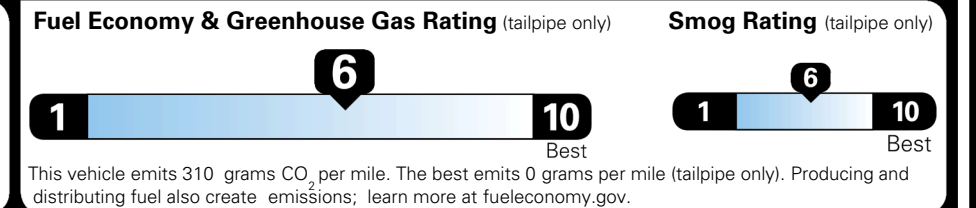

TOTAL ADDITIONAL WEIGHT: 7.3

EPA DOT Fuel Economy and Environment

Gasoline Vehicle

You save \$0
 in fuel costs over 5 years compared to the average new vehicle.

Annual fuel cost
\$1,700

Actual results will vary for many reasons, including driving conditions and how you drive and maintain your vehicle. The average new vehicle gets 29 MPG and costs \$8,500 to fuel over 5 years. Cost estimates are based on 15,000 miles per year at \$ 3.30 per gallon. MPGe is miles per gasoline gallon equivalent. Vehicle emissions are a significant cause of climate change and smog.