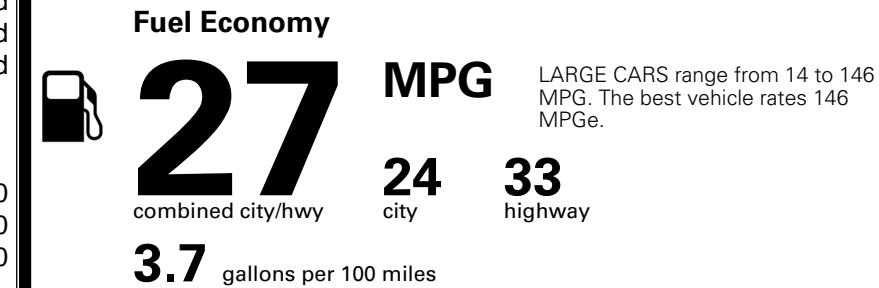

TOTAL MANUFACTURER'S SUGGESTED RETAIL PRICE ▶

\$ 34,875.00

TOTAL ADDITIONAL WEIGHT: 1.4

EPA DOT Fuel Economy and Environment

Gasoline Vehicle

You spend \$750 more in fuel costs over 5 years compared to the average new vehicle.