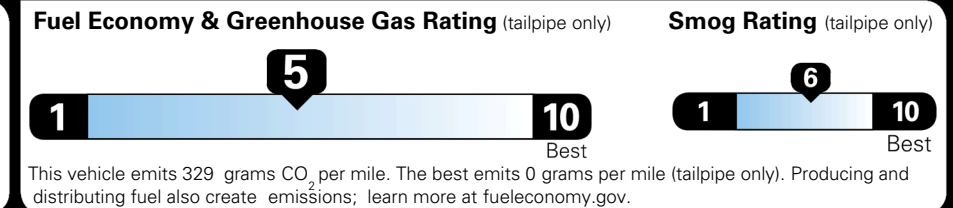

Actual results will vary for many reasons, including driving conditions and how you drive and maintain your vehicle. The average new vehicle gets 29 MPG and costs $8,500 to fuel over 5 years. Cost estimates are based on 15,000 miles per year at $ 3.30 per gallon. MPGe is miles per gasoline gallon equivalent. Vehicle emissions are a significant cause of climate change and smog.

fueleconomy.gov

Calculate personalized estimates and compare vehicles

GOVERNMENT 5-STAR SAFETY RATINGS

Overall Vehicle Score ★ ★ ★ ★ ★

Based on the combined rating of frontal, side and rollover. Should ONLY be compared to other vehicles of similar size and weight.

Frontal Driver ★ ★ ★ ★ ★

Crash Passenger ★ ★ ★ ★ ★

Based on the risk of injury in a frontal impact. Should ONLY be compared to other vehicles of similar size and weight.

Side Front seat ★ ★ ★ ★ ★

Crash Rear seat ★ ★ ★ ★ ★

Star ratings based on the risk of injury in a side impact.

Rollover ★ ★ ★ ★ ★

Star ratings based on the risk of rollover in a single-vehicle crash.

Star ratings range from 1 to 5 stars (★★★★★) with 5 being the highest.

Source: National Highway Traffic Safety Administration (NHTSA).

www.safercar.gov or 1-888-327-4236

Manufacturer's suggested retail price includes Manufacturer's recommended pre-delivery service. License and title fees, state and local taxes and other dealer installed options and accessories are not included in the manufacturer's suggested retail price.

PARTS CONTENT INFORMATION

FOR VEHICLES IN THIS CAR LINE U.S./CANADIAN PARTS CONTENT: 0 %

MAJOR SOURCES OF FOREIGN PARTS: KOREA: 90%

NOTE: PARTS CONTENT DOES NOT INCLUDE FINAL ASSEMBLY, DISTRIBUTION, OR OTHER NON-PARTS COSTS.

FOR THIS VEHICLE FINAL ASSEMBLY POINT: HWASUNG, KOREA

COUNTRY OF ORIGIN

ENGINE (MOTOR): KOREA

TRANSMISSION: KOREA