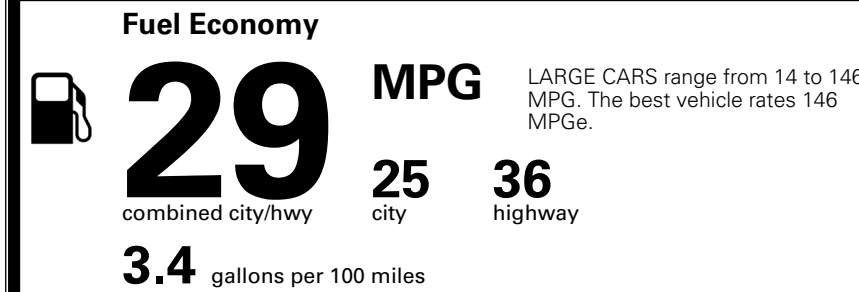

EPA DOT Fuel Economy and Environment

Gasoline Vehicle

You save $0
in fuel costs over 5 years compared to the average new vehicle.

Annual fuel cost $1,700