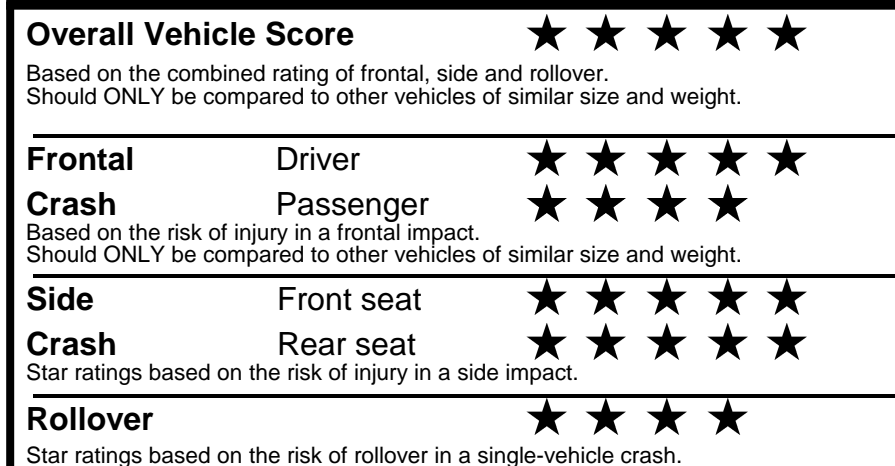

GOVERNMENT 5-STAR SAFETY RATINGS

PARTS CONTENT INFORMATION

FOR VEHICLES IN THIS CAR LINE U.S./CANADIAN PARTS CONTENT: 0 %

MAJOR SOURCES OF FOREIGN PARTS: KOREA: 90%

NOTE: PARTS CONTENT DOES NOT INCLUDE FINAL ASSEMBLY, DISTRIBUTION, OR OTHER NON-PARTS COSTS.

FOR THIS VEHICLE FINAL ASSEMBLY POINT: HWASUNG, KOREA

COUNTRY OF ORIGIN ENGINE (MOTOR): KOREA

TRANSMISSION: KOREA

Star ratings range from 1 to 5 stars (★★★★★) with 5 being the highest.
Source: National Highway Traffic Safety Administration (NHTSA).
www.safercar.gov or 1-888-327-4236

Manufacturer's suggested retail price includes Manufacturer's recommended pre-delivery service. License and title fees, state and local taxes and other dealer installed options and accessories are not included in the manufacturer's suggested retail price.