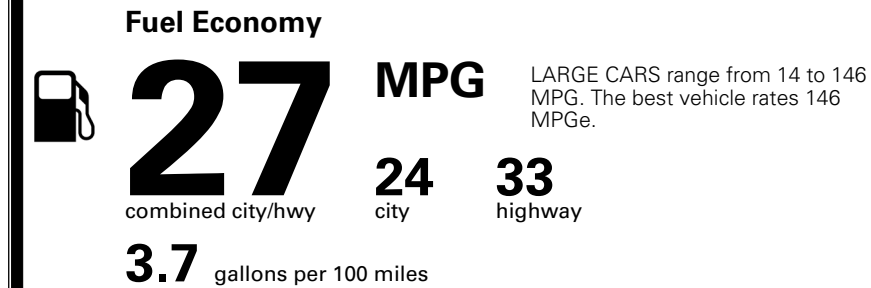

\$ 30,090.00

Included
 Included
 Included

\$495.00
 \$200.00
 \$350.00

MSRP INCLUDING OPTIONS

\$ 31,135.00

INLAND FREIGHT AND HANDLING

\$ 1,245.00

TOTAL MANUFACTURER'S SUGGESTED RETAIL PRICE ▶

\$ 32,380.00

TOTAL ADDITIONAL WEIGHT: 8.7

EPA DOT Fuel Economy and Environment

Gasoline Vehicle

You spend \$750 more in fuel costs over 5 years compared to the average new vehicle.

Annual fuel cost \$1,850