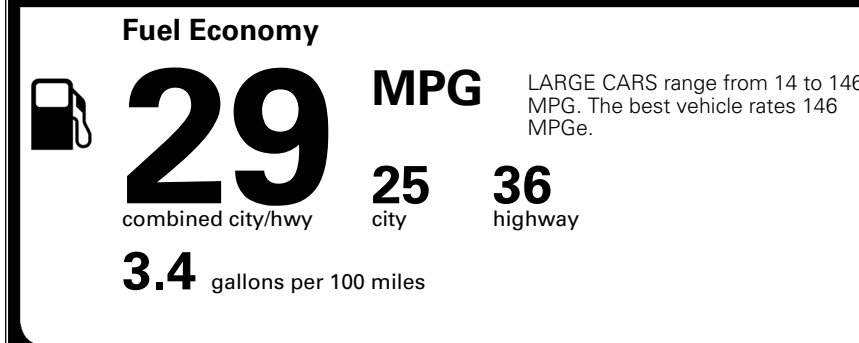

EPA DOT Fuel Economy and Environment

Gasoline Vehicle

You save $0
in fuel costs over 5 years compared to the average new vehicle.

Annual fuel cost
$1,700