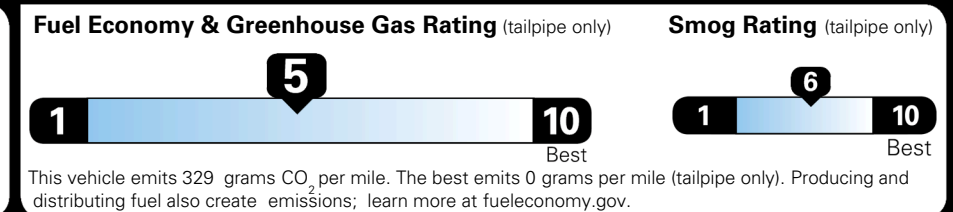

\$ 32,380.00

TOTAL ADDITIONAL WEIGHT: 8.7

EPA DOT Fuel Economy and Environment

Gasoline Vehicle

You spend \$750 more in fuel costs over 5 years compared to the average new vehicle.

Annual fuel cost \$1,850