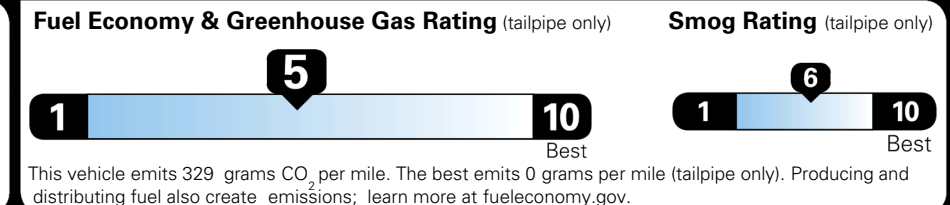

EPA DOT Fuel Economy and Environment

Gasoline Vehicle

You spend **\$750** more in fuel costs over 5 years compared to the average new vehicle.

Annual fuel cost **\$1,850**

Actual results will vary for many reasons, including driving conditions and how you drive and maintain your vehicle. The average new vehicle gets 29 MPG and costs \$8,500 to fuel over 5 years. Cost estimates are based on 15,000 miles per year at \$ 3.30 per gallon. MPGe is miles per gasoline gallon equivalent. Vehicle emissions are a significant cause of climate change and smog.