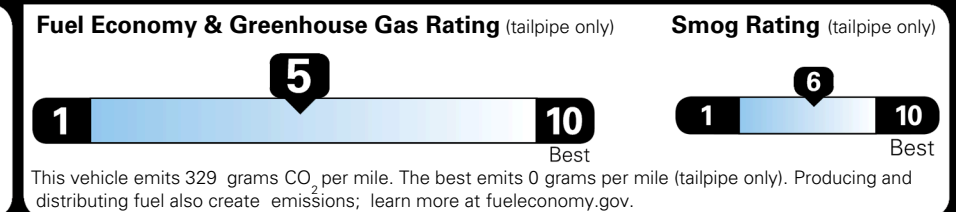

Actual results will vary for many reasons, including driving conditions and how you drive and maintain your vehicle. The average new vehicle gets 29 MPG and costs $8,500 to fuel over 5 years. Cost estimates are based on 15,000 miles per year at $ 3.30 per gallon. MPGe is miles per gasoline gallon equivalent. Vehicle emissions are a significant cause of climate change and smog.

fueleconomy.gov

Calculate personalized estimates and compare vehicles

GOVERNMENT 5-STAR SAFETY RATINGS

Overall Vehicle Score ★ ★ ★ ★ ★

Based on the combined rating of frontal, side and rollover. Should ONLY be compared to other vehicles of similar size and weight.

Frontal Driver ★ ★ ★ ★ ★

Crash Passenger ★ ★ ★ ★ ★

Based on the risk of injury in a frontal impact. Should ONLY be compared to other vehicles of similar size and weight.

Side Front seat ★ ★ ★ ★ ★

Crash Rear seat ★ ★ ★ ★ ★

Star ratings based on the risk of injury in a side impact.

Rollover ★ ★ ★ ★ ★

Star ratings based on the risk of rollover in a single-vehicle crash.

Star ratings range from 1 to 5 stars (★★★★★) with 5 being the highest.

Source: National Highway Traffic Safety Administration (NHTSA).

www.safercar.gov or 1-888-327-4236

Manufacturer's suggested retail price includes Manufacturer's recommended pre-delivery service. License and title fees, state and local taxes and other dealer installed options and accessories are not included in the manufacturer's suggested retail price.

PARTS CONTENT INFORMATION

FOR VEHICLES IN THIS CAR LINE U.S./CANADIAN PARTS CONTENT: 0 %

MAJOR SOURCES OF FOREIGN PARTS: KOREA: 90%

NOTE: PARTS CONTENT DOES NOT INCLUDE FINAL ASSEMBLY, DISTRIBUTION, OR OTHER NON-PARTS COSTS.

FOR THIS VEHICLE FINAL ASSEMBLY POINT: HWASUNG, KOREA

COUNTRY OF ORIGIN ENGINE (MOTOR): KOREA

TRANSMISSION: KOREA