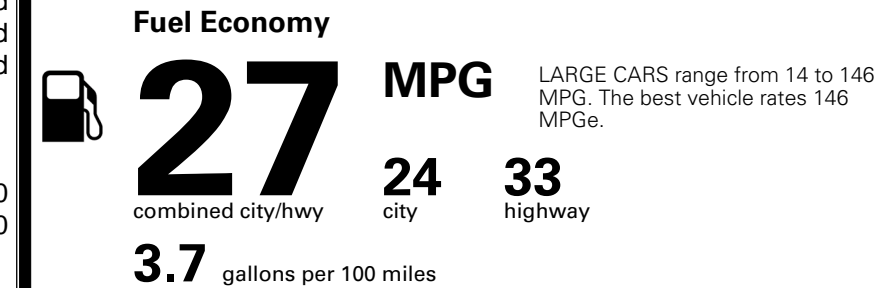

\$ 30,090.00

Included
 Included
 Included

\$495.00
 \$2,200.00

\$200.00
 \$350.00
 \$45.00

MSRP INCLUDING OPTIONS

\$ 33,380.00

INLAND FREIGHT AND HANDLING

\$ 1,245.00

TOTAL MANUFACTURER'S SUGGESTED RETAIL PRICE ▶

\$ 34,625.00

TOTAL ADDITIONAL WEIGHT: 9.5

EPA DOT Fuel Economy and Environment

Gasoline Vehicle

You spend \$750 more in fuel costs over 5 years compared to the average new vehicle.