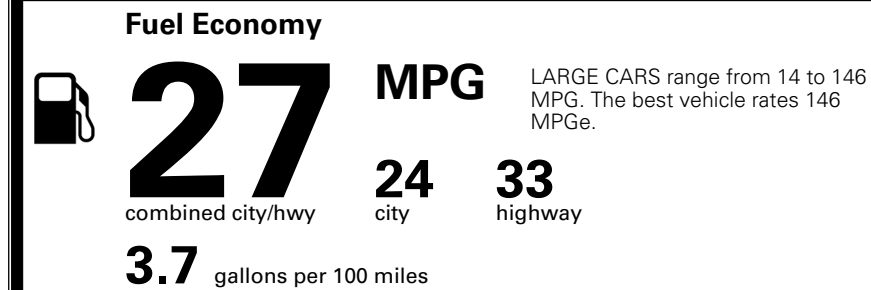

\$ 30,090.00

Included
 Included
 Included

\$495.00
 \$200.00
 \$350.00
 \$75.00

MSRP INCLUDING OPTIONS

\$ 31,210.00

INLAND FREIGHT AND HANDLING

\$ 1,245.00

TOTAL MANUFACTURER'S SUGGESTED RETAIL PRICE ▶

\$ 32,455.00

TOTAL ADDITIONAL WEIGHT: 13.4

EPA DOT Fuel Economy and Environment

Gasoline Vehicle

You spend \$750 more in fuel costs over 5 years compared to the average new vehicle.

Annual fuel cost \$1,850