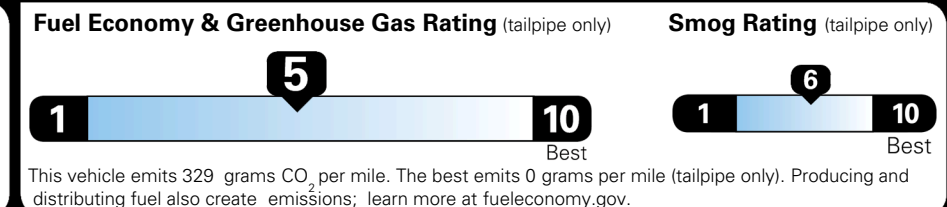

\$ 32,455.00

TOTAL ADDITIONAL WEIGHT: 13.4

EPA DOT Fuel Economy and Environment

Gasoline Vehicle

You spend \$750 more in fuel costs over 5 years compared to the average new vehicle.

Annual fuel cost \$1,850