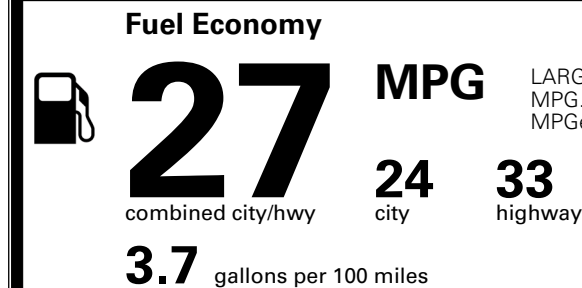

EPA DOT Fuel Economy and Environment

Gasoline Vehicle

You spend **$750** more in fuel costs over 5 years compared to the average new vehicle.

Annual fuel cost **$1,850**